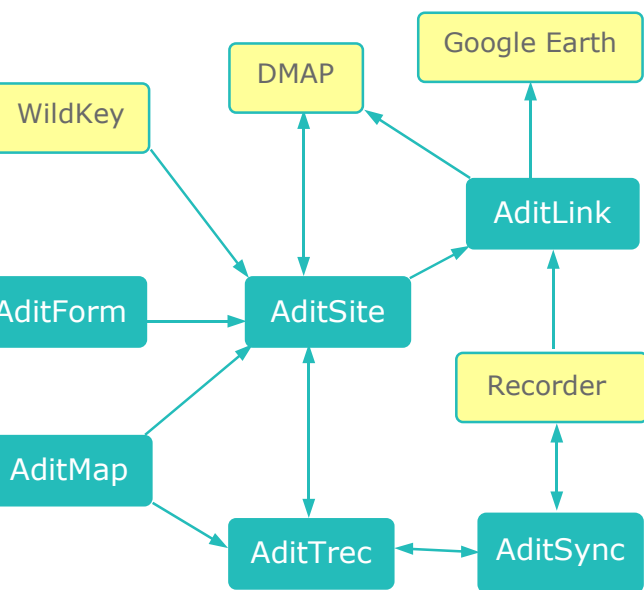

AditLink

- ◆ An automatic system linking various wildlife recording systems and DMAP for Windows
- ◆ Currently supports the following source databases:
 - * Recorder 2000
 - * Recorder 2002
 - * Recorder 6
 - * AditSite
 - * Levana (export file)
 - * MapMate (export file)
- ◆ Output directly to Google Earth or any other KML based mapping system

Wildlife Recording Systems

AditSite

AditTrec

AditLite

AditLink

AditSync

AditMap

Software that works

Adit modules

AditSite

For environmental, wildlife and biological recording and mapping - simply the best

Record anything, anywhere, any way you want

Define your own extra fields, or a complete customised data entry screen